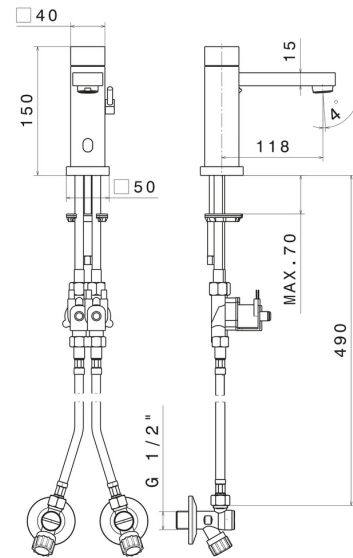

FEATURES

Material	Brass
Technology	Save Water
Installation	Freestanding
Hole type	Single hole
Water mixing	Mechanical

TECHNICAL DRAWING

SENSITIVE

66711.M0.071

Washbasin tap with manually-adjustable mixing device by stop valves included - finish Gold Satin