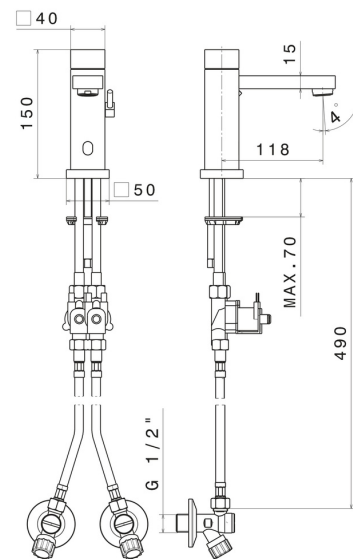

SENSITIVE

66711.M0.072

Washbasin tap with manually-adjustable mixing device by stop valves included - finish Copper Satin

Infrared controller with manually 'ON-OFF' opening, with security stop at 30 seconds

FEATURES

Material	Brass
Technology	Save Water
Installation	Freestanding
Hole type	Single hole
Water mixing	Mechanical

TECHNICAL DRAWING

SENSITIVE

66711.M0.072

Washbasin tap with manually-adjustable mixing device by stop valves included - finish Copper Satin