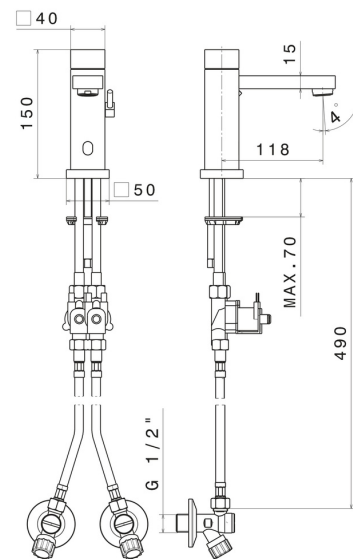

## 66711.M0.075

Washbasin tap with manually-adjustable mixing device by stop valves included - finish Copper Glossy

Infrared controller with manually 'ON-OFF' opening, with security stop at 30 seconds

### FEATURES

Material	<b>Brass</b>
Technology	<b>Save Water</b>
Installation	<b>Freestanding</b>
Hole type	<b>Single hole</b>
Water mixing	<b>Mechanical</b>

### TECHNICAL DRAWING

**SENSITIVE**

**66711.M0.075**

Washbasin tap with manually-adjustable mixing device by stop valves included - finish Copper Glossy

**AVAILABLE FINISHES**

---

**M0.075**

Copper Glossy