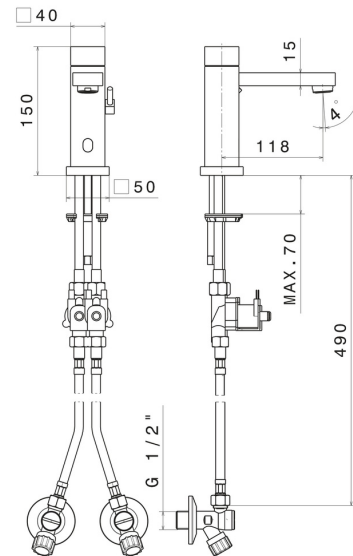

SENSITIVE

66711.M0.077

Washbasin tap with manually-adjustable mixing device by stop valves included - finish Carbon Satin

Infrared controller with manually 'ON-OFF' opening, with security stop at 30 seconds

FEATURES

Material	Brass
Technology	Save Water
Installation	Freestanding
Hole type	Single hole
Water mixing	Mechanical

TECHNICAL DRAWING

SENSITIVE

66711.M0.077

Washbasin tap with manually-adjustable mixing device by stop valves included - finish Carbon Satin