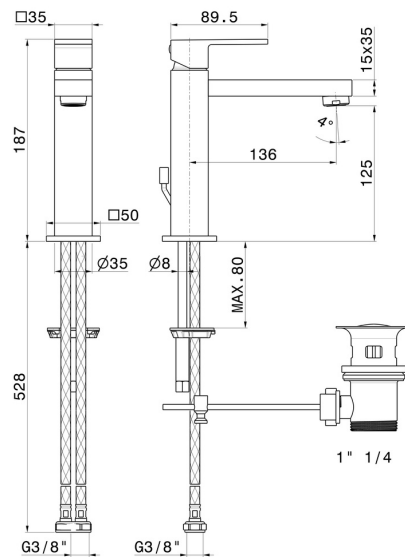

ERGO-Q

66416.01.093

XL Single lever basin mixer - finish Matt Black

FEATURES

- | | |
|-------------------|-----------------------|
| Material | Brass |
| Technology | Save Water |
| Installation | Freestanding |
| Hole type | Single hole |
| Control type | Single lever |
| Waste / Drain set | With waste set |
| Water mixing | Mechanical |

TECHNICAL DRAWING

 **AR Preview**
try it in your home

More Details
on our [website](#)

ERGO-Q

66416.01.093

XL Single lever basin mixer - finish Matt Black

AVAILABLE FINISHES

01.093