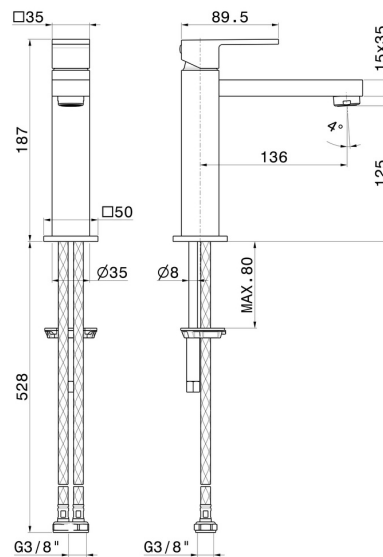

# ERGO-Q

**66417.01.093**

XL Single lever basin mixer - finish Matt Black

Without pop-up waste set

## FEATURES

- |                   |                          |
|-------------------|--------------------------|
| Material          | <b>Brass</b>             |
| Technology        | <b>Save Water</b>        |
| Installation      | <b>Freestanding</b>      |
| Hole type         | <b>Single hole</b>       |
| Control type      | <b>Single lever</b>      |
| Waste / Drain set | <b>Without waste set</b> |
| Water mixing      | <b>Mechanical</b>        |

## TECHNICAL DRAWING

**ERGO-Q**

**66417.01.093**

XL Single lever basin mixer - finish Matt Black

**AVAILABLE FINISHES**

---

**01.093**

Matt Black