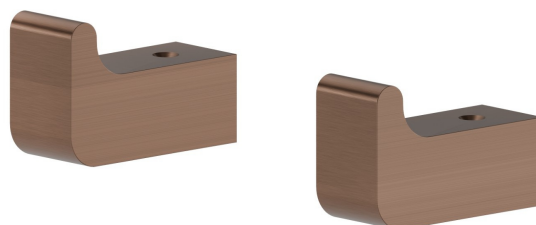

ACCESSORI QUADRI

62922.59.067

Appendino a muro - finitura PVD Brushed Copper Bronze

PVD Brushed Copper Bronze

CARATTERISTICHE

Installazione

A parete

DISEGNO TECNICO

ACCESSORI QUADRI

62922.59.067

Appendino a muro - finitura PVD Brushed Copper Bronze

FINITURE DISPONIBILI

59.067

PVD Brushed Copper Bronze

01.014

finitura Bianco opaco

01.093

finitura Nero opaco

21.018

finitura Cromo

58.061

finitura PVD Copper Bronze

58.063

finitura PVD Gun Metal

59.064

finitura PVD Brushed Gun Metal

59.066

finitura PVD Acciaio Spazzolato

59.097

finitura PVD Brushed Gold

61.020

finitura PVD Glossy Gold