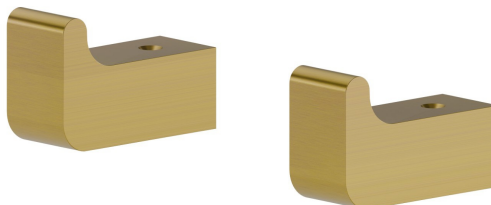

# ACCESSORI QUADRI

## 62922.59.097

Appendino a muro - finitura PVD Brushed Gold

PVD Brushed Gold

## ACCESSORI QUADRI

**62922.59.097**

Appendino a muro - finitura PVD Brushed Gold

### FINITURE DISPONIBILI

---

**59.097**

PVD Brushed Gold

**01.014**

finitura Bianco opaco

**01.093**

finitura Nero opaco