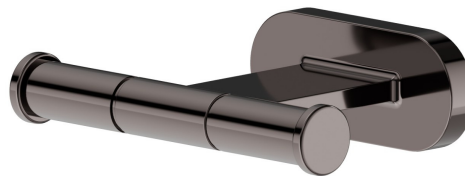

# ACCESSORI TONDI

**67222.58.063**

Appendino a muro - finitura PVD Gun Metal

PVD Gun Metal