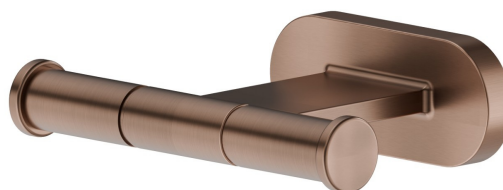

# ACCESSORI TONDI

67222.59.067

Appendino a muro - finitura PVD Brushed Copper Bronze

PVD Brushed Copper Bronze

## CARATTERISTICHE

Installazione

**A parete**

## ACCESSORI TONDI

**67222.59.067**

Appendino a muro - finitura PVD Brushed Copper Bronze

### FINITURE DISPONIBILI

---

**59.067**

PVD Brushed Copper Bronze

**01.014**

finitura Bianco opaco

**01.093**

finitura Nero opaco