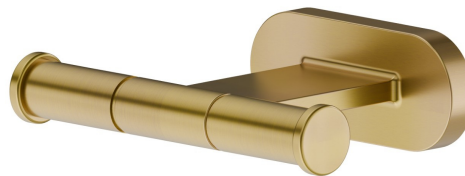

ACCESSORI TONDI

67222.59.097

Appendino a muro - finitura PVD Brushed Gold

PVD Brushed Gold

CARATTERISTICHE

Installazione

A parete

DISEGNO TECNICO

ACCESSORI TONDI

67222.59.097

Appendino a muro - finitura PVD Brushed Gold

FINITURE DISPONIBILI

59.097

PVD Brushed Gold

01.014

finitura Bianco opaco

01.093

finitura Nero opaco

21.018

finitura Cromo

47.083

finitura Groove Bronze

58.061

finitura PVD Copper Bronze

59.098

finitura PVD Brushed Pale Gold

61.020

finitura PVD Glossy Gold

 **M0.070**
finitura Titanium Satin

 **M0.071**
finitura Gold Satin

 **M0.072**
finitura Copper Satin

 **M0.075**
finitura Copper Glossy