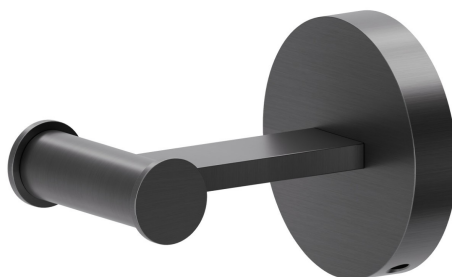

ACCESSORI X-STEEL

73221X.59.064

Appendino a muro - finitura PVD Brushed Gun Metal

PVD Brushed Gun Metal

CARATTERISTICHE

Installazione

A parete

DISEGNO TECNICO

ACCESSORI X-STEEL

73221X.59.064

Appendino a muro - finitura PVD Brushed Gun Metal

FINITURE DISPONIBILI

59.064

PVD Brushed Gun Metal

50.050

finitura Acciaio Inox

59.067

finitura PVD Brushed Copper Bronze

59.097

finitura PVD Brushed Gold

59.098

finitura PVD Brushed Pale Gold