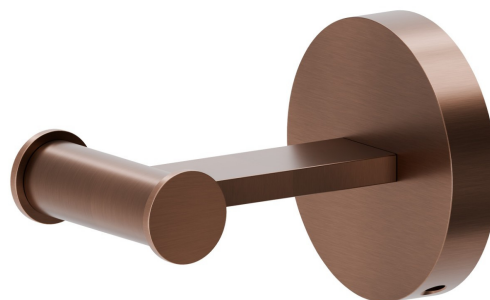

ACCESSORI X-STEEL

73221X.59.067

Appendino a muro - finitura PVD Brushed Copper Bronze

PVD Brushed Copper Bronze

CARATTERISTICHE

Installazione

A parete

DISEGNO TECNICO

ACCESSORI X-STEEL

73221X.59.067

Appendino a muro - finitura PVD Brushed Copper Bronze

FINITURE DISPONIBILI

59.067

PVD Brushed Copper Bronze

50.050

finitura Acciaio Inox

59.064

finitura PVD Brushed Gun Metal

59.097

finitura PVD Brushed Gold

59.098

finitura PVD Brushed Pale Gold