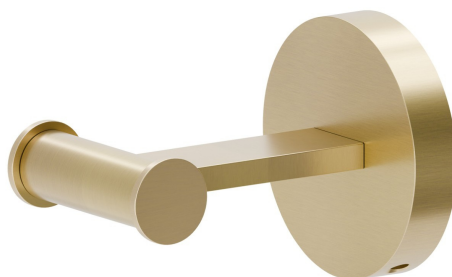

ACCESSORI X-STEEL

73221X.59.097

Appendino a muro - finitura PVD Brushed Gold

PVD Brushed Gold

CARATTERISTICHE

Installazione

A parete

DISEGNO TECNICO

ACCESSORI X-STEEL

73221X.59.097

Appendino a muro - finitura PVD Brushed Gold

FINITURE DISPONIBILI

59.097

PVD Brushed Gold

50.050

finitura Acciaio Inox

59.064

finitura PVD Brushed Gun Metal

59.067

finitura PVD Brushed Copper Bronze

59.098

finitura PVD Brushed Pale Gold