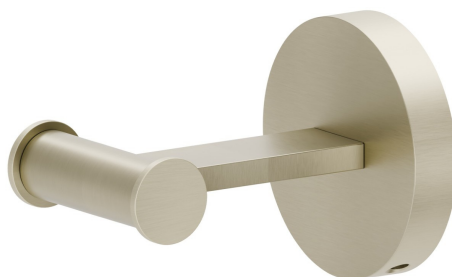

ACCESSORI X-STEEL

73221X.59.098

Appendino a muro - finitura PVD Brushed Pale Gold

CARATTERISTICHE

Installazione

A parete

DISEGNO TECNICO

ACCESSORI X-STEEL

73221X.59.098

Appendino a muro - finitura PVD Brushed Pale Gold

FINITURE DISPONIBILI

59.098

PVD Brushed Pale Gold

50.050

finitura Acciaio Inox

59.064

finitura PVD Brushed Gun Metal

59.067

finitura PVD Brushed Copper Bronze

59.097

finitura PVD Brushed Gold