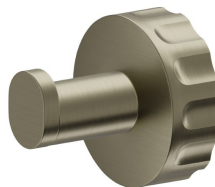

# ACCESSORI IONIKA

73522.59.098

Appendino a muro - finitura PVD Brushed Pale Gold

PVD Brushed Pale Gold

## CARATTERISTICHE

---

Installazione

**A parete**

## ACCESSORI IONIKA

**73522.59.098**

Appendino a muro - finitura PVD Brushed Pale Gold