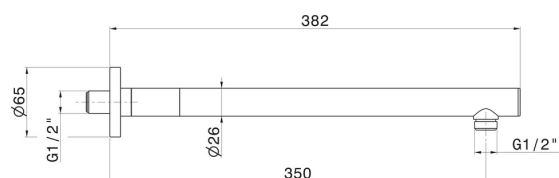

## 27668.59.098

Braccio soffione a parete, tondo, in ottone. L=350 mm.  
LUXURY. - finitura PVD Brushed Pale Gold

PVD Brushed Pale Gold

### CARATTERISTICHE

---

Materiale

**Ottone**

Installazione

**A parete**

### DISEGNO TECNICO

---

**27668.59.098**

Braccio soffione a parete, tondo, in ottone. L=350 mm. LUXURY. - finitura PVD Brushed Pale Gold