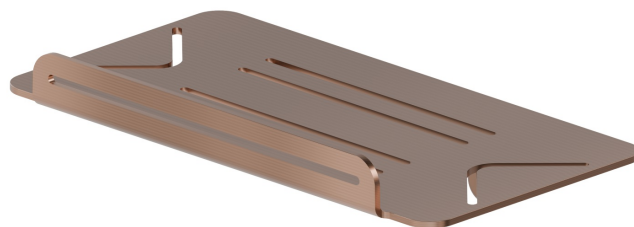

## ACCESSORI TONDI

**67245.59.067**

Mensola vasca/doccia rettangolare a muro - finitura PVD  
Brushed Copper Bronze

PVD Brushed Copper Bronze

### CARATTERISTICHE

---

Installazione

**A parete**

## ACCESSORI TONDI

**67245.59.067**

Mensola vasca/doccia rettangolare a muro - finitura PVD Brushed Copper Bronze