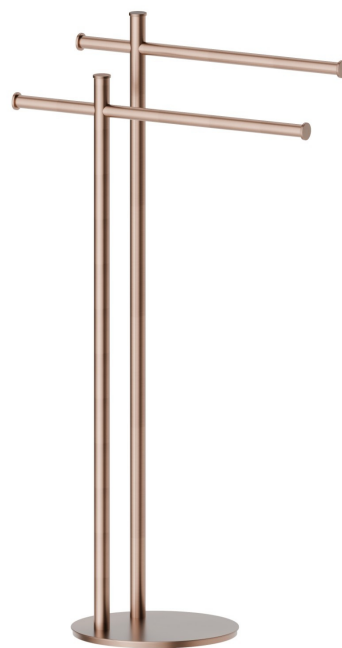

ACCESSORI TONDI

67270.59.067

Piantana porta salviette - finitura PVD Brushed Copper Bronze

PVD Brushed Copper Bronze

CARATTERISTICHE

Installazione

Da appoggio

DISEGNO TECNICO

ACCESSORI TONDI

67270.59.067

Piantana porta salviette - finitura PVD Brushed Copper Bronze

FINITURE DISPONIBILI

59.067

PVD Brushed Copper Bronze

01.014

finitura Bianco opaco

01.093

finitura Nero opaco

21.018

finitura Cromo

47.083

finitura Groove Bronze

58.061

finitura PVD Copper Bronze

59.098

finitura PVD Brushed Pale Gold

61.020

finitura PVD Glossy Gold

 **MO.070**
finitura Titanium Satin

 **MO.071**
finitura Gold Satin

 **MO.072**
finitura Copper Satin

 **MO.075**
finitura Copper Glossy