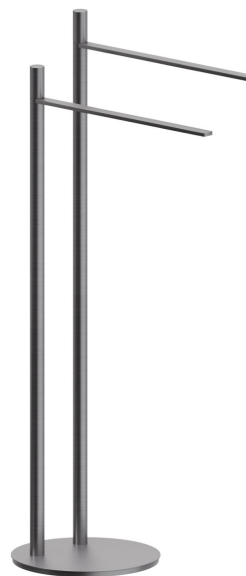

# ACCESSORI X-STEEL

**73270X.59.064**

Piantana porta salviette - finitura PVD Brushed Gun Metal

PVD Brushed Gun Metal

## CARATTERISTICHE

Installazione

Da appoggio

## ACCESSORI X-STEEL

**73270X.59.064**

Piantana porta salviette - finitura PVD Brushed Gun Metal

**59.097**

finitura PVD Brushed Gold

**59.098**

finitura PVD Brushed Pale Gold