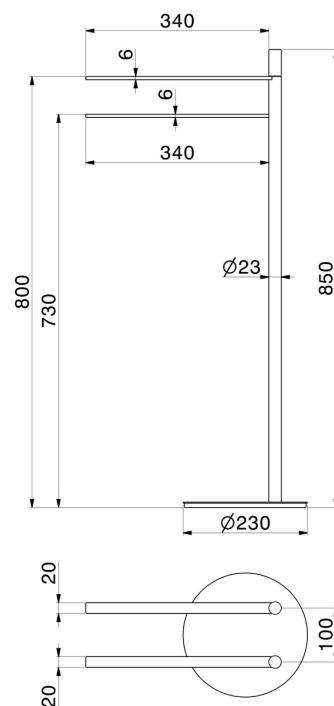

# ACCESSORI X-STEEL

73270X.59.067

Piantana porta salviette - finitura PVD Brushed Copper Bronze

PVD Brushed Copper Bronze

## CARATTERISTICHE

Installazione

Da appoggio

## DISEGNO TECNICO

**ACCESSORI X-STEEL**

**73270X.59.067**

Piantana porta salviette - finitura PVD Brushed Copper Bronze

**FINITURE DISPONIBILI**

---

**59.067**

PVD Brushed Copper Bronze