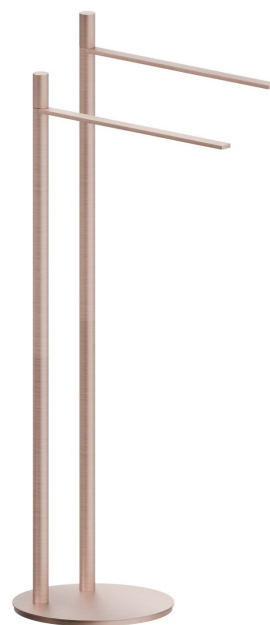

# ACCESSORI X-STEEL

73270X.59.067

Piantana porta salviette - finitura PVD Brushed Copper Bronze

PVD Brushed Copper Bronze

## CARATTERISTICHE

Installazione

Da appoggio

## DISEGNO TECNICO

**ACCESSORI X-STEEL**

**73270X.59.067**

Piantana porta salviette - finitura PVD Brushed Copper Bronze

**FINITURE DISPONIBILI**

---

**59.067**

PVD Brushed Copper Bronze

**50.050**

finitura Acciaio Inox

**59.064**

finitura PVD Brushed Gun Metal

**59.097**

finitura PVD Brushed Gold

**59.098**

finitura PVD Brushed Pale Gold