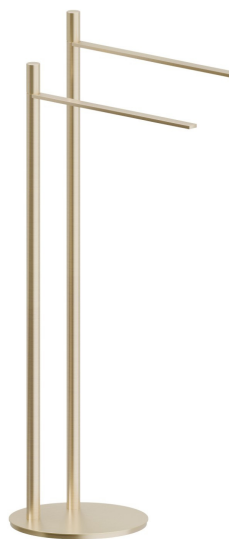

# ACCESSORI X-STEEL

## 73270X.59.097

Piantana porta salviette - finitura PVD Brushed Gold

PVD Brushed Gold

## ACCESSORI X-STEEL

73270X.59.097

Piantana porta salviette - finitura PVD Brushed Gold

**59.067**

finitura PVD Brushed Copper Bronze

**59.098**

finitura PVD Brushed Pale Gold