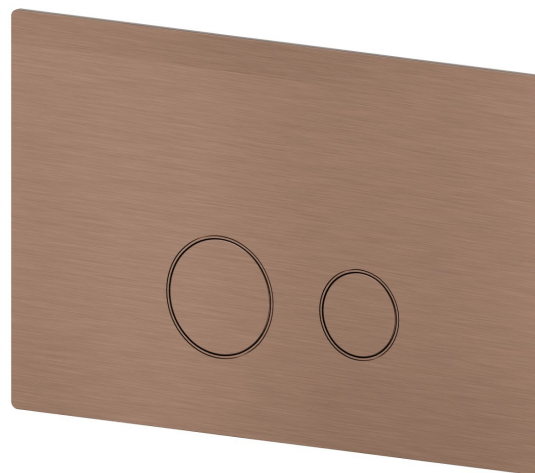

## 887.59.067

Placca comando wc - finitura PVD Brushed Copper Bronze

Compatibile con cassette da incasso TECE

PVD Brushed Copper Bronze

### DISEGNO TECNICO

---

**887.59.067**

Placca comando wc - finitura PVD Brushed Copper Bronze

## FINITURE DISPONIBILI

---

**59.067**

PVD Brushed Copper Bronze

**01.014**

finitura Bianco opaco

**01.093**

finitura Nero opaco