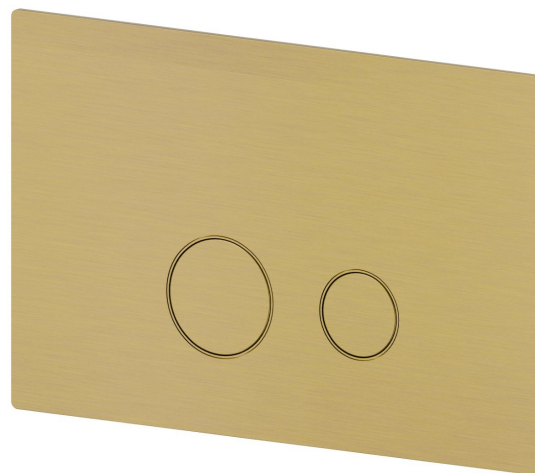

887.59.097

Placca comando wc - finitura PVD Brushed Gold

Compatibile con cassette da incasso TECE

PVD Brushed Gold

DISEGNO TECNICO

887.59.097

Placca comando wc - finitura PVD Brushed Gold

FINITURE DISPONIBILI

59.097

PVD Brushed Gold

01.014

finitura Bianco opaco

01.093

finitura Nero opaco

21.018

finitura Cromo

47.083

finitura Groove Bronze

58.061

finitura PVD Copper Bronze

58.063

finitura PVD Gun Metal

59.064

finitura PVD Brushed Gun Metal

59.066

finitura PVD Acciaio Spazzolato

59.067

finitura PVD Brushed Copper Bronze

59.098

finitura PVD Brushed Pale Gold

61.020

finitura PVD Glossy Gold