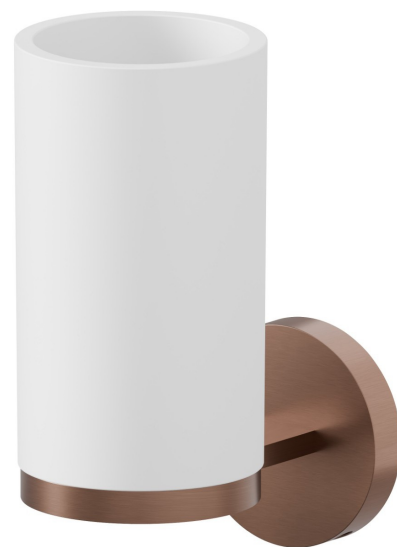

ACCESSORI X-STEEL

73205X.59.067

Porta bicchiere a muro. Resina Bianca - finitura PVD Brushed Copper Bronze

PVD Brushed Copper Bronze

CARATTERISTICHE

Materiale

Resina

Installazione

A parete

DISEGNO TECNICO

ACCESSORI X-STEEL

73205X.59.067

Porta bicchiere a muro. Resina Bianca - finitura PVD Brushed Copper Bronze

FINITURE DISPONIBILI

59.067

PVD Brushed Copper Bronze

50.050

finitura Acciaio Inox

59.064

finitura PVD Brushed Gun Metal

59.097

finitura PVD Brushed Gold

59.098

finitura PVD Brushed Pale Gold