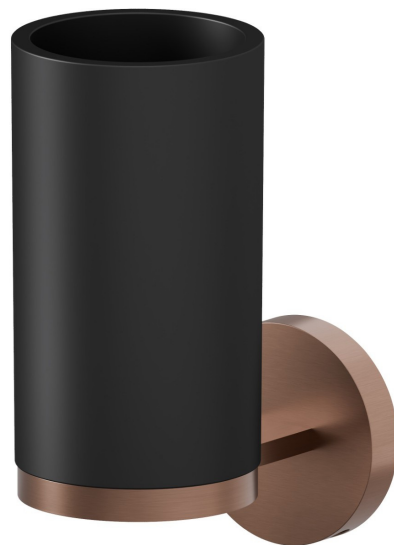

## ACCESSORI X-STEEL

73206X.59.067

Porta bicchiere a muro. Resina Nera - finitura PVD Brushed Copper Bronze

PVD Brushed Copper Bronze

### CARATTERISTICHE

---

Materiale

**Resina**

Installazione

**A parete**

## ACCESSORI X-STEEL

**73206X.59.067**

Porta bicchiere a muro. Resina Nera - finitura PVD Brushed Copper Bronze

**59.097**

finitura PVD Brushed Gold

**59.098**

finitura PVD Brushed Pale Gold