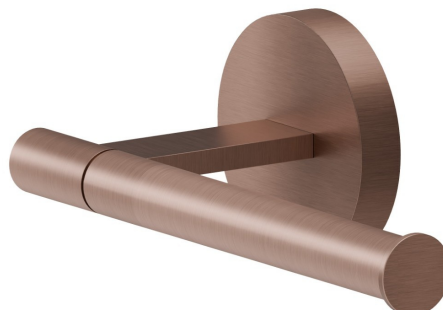

## ACCESSORI X-STEEL

73223X.59.067

Porta rotolo a muro versione destra - finitura PVD Brushed Copper Bronze

**59.097**

finitura PVD Brushed Gold

**59.098**

finitura PVD Brushed Pale Gold