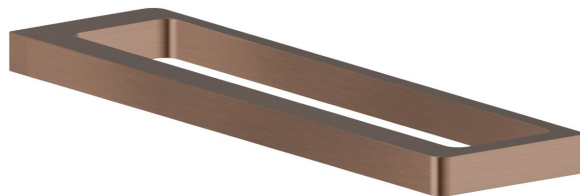

## ACCESSORI QUADRI

62927.59.067

Porta salvietta corto, 30 cm - finitura PVD Brushed Copper Bronze

PVD Brushed Copper Bronze

### CARATTERISTICHE

---

Installazione

**A parete**

## ACCESSORI QUADRI

**62927.59.067**

Porta salvietta corto, 30 cm - finitura PVD Brushed Copper Bronze