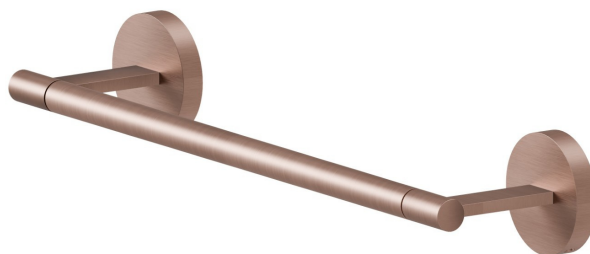

## ACCESSORI X-STEEL

73227X.59.067

Porta salvietta corto, 30 cm - finitura PVD Brushed Copper Bronze

PVD Brushed Copper Bronze

### CARATTERISTICHE

Installazione

**A parete**

## ACCESSORI X-STEEL

**73227X.59.067**

Porta salvietta corto, 30 cm - finitura PVD Brushed Copper Bronze

**59.097**

finitura PVD Brushed Gold

**59.098**

finitura PVD Brushed Pale Gold