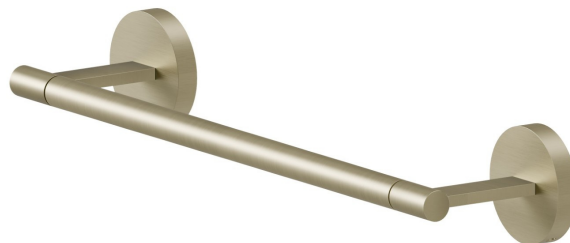

# ACCESSORI X-STEEL

**73227X.59.098**

Porta salvietta corto, 30 cm - finitura PVD Brushed Pale Gold

PVD Brushed Pale Gold

## CARATTERISTICHE

Installazione

**A parete**

## ACCESSORI X-STEEL

**73227X.59.098**

Porta salvietta corto, 30 cm - finitura PVD Brushed Pale Gold

### FINITURE DISPONIBILI

---

**59.098**

PVD Brushed Pale Gold

**50.050**

finitura Acciaio Inox

**59.064**

finitura PVD Brushed Gun Metal