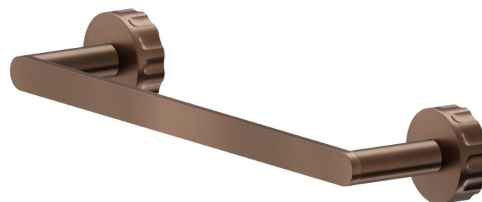

ACCESSORI IONIKA

73527.59.067

Porta salvietta corto, 30 cm - finitura PVD Brushed Copper Bronze

PVD Brushed Copper Bronze

CARATTERISTICHE

Installazione

A parete

DISEGNO TECNICO

ACCESSORI IONIKA

73527.59.067

Porta salvietta corto, 30 cm - finitura PVD Brushed Copper Bronze

FINITURE DISPONIBILI

 **59.067**
PVD Brushed Copper Bronze

 **01.014**
finitura Bianco opaco

 **01.093**
finitura Nero opaco

 **21.018**
finitura Cromo

 **59.064**
finitura PVD Brushed Gun Metal

 **59.066**
finitura PVD Acciaio Spazzolato

 **59.098**
finitura PVD Brushed Pale Gold

 **61.020**
finitura PVD Glossy Gold