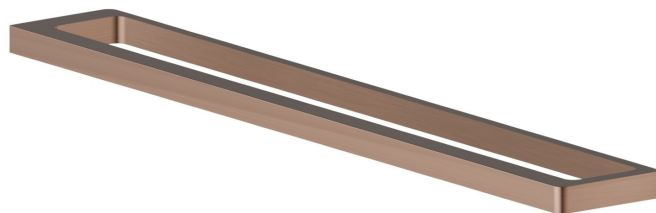

# ACCESSORI QUADRI

**62929.59.067**

Porta salvietta lungo, 60 cm - finitura PVD Brushed Copper Bronze

PVD Brushed Copper Bronze

## CARATTERISTICHE

---

Installazione

**A parete**

## ACCESSORI QUADRI

**62929.59.067**

Porta salvietta lungo, 60 cm - finitura PVD Brushed Copper Bronze

### FINITURE DISPONIBILI

---

**59.067**

PVD Brushed Copper Bronze

**01.014**

finitura Bianco opaco

**01.093**

finitura Nero opaco