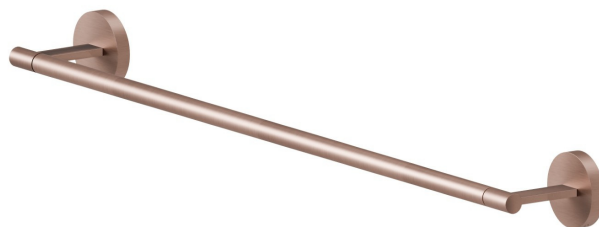

ACCESSORI X-STEEL

73229X.59.067

Porta salvietta lungo, 60 cm - finitura PVD Brushed Copper Bronze

PVD Brushed Copper Bronze

CARATTERISTICHE

Installazione

A parete

DISEGNO TECNICO

ACCESSORI X-STEEL

73229X.59.067

Porta salvietta lungo, 60 cm - finitura PVD Brushed Copper Bronze

FINITURE DISPONIBILI

59.067

PVD Brushed Copper Bronze

50.050

finitura Acciaio Inox

59.064

finitura PVD Brushed Gun Metal

59.097

finitura PVD Brushed Gold

59.098

finitura PVD Brushed Pale Gold