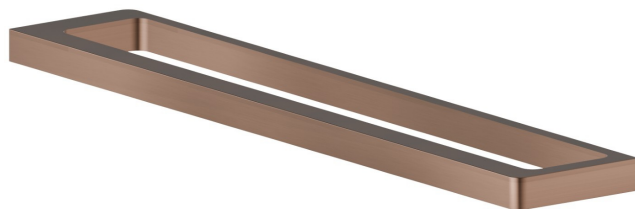

## ACCESSORI QUADRI

62928.59.067

Porta salvietta medio, 45 cm - finitura PVD Brushed Copper Bronze

PVD Brushed Copper Bronze

### CARATTERISTICHE

---

Installazione

**A parete**

## ACCESSORI QUADRI

**62928.59.067**

Porta salvietta medio, 45 cm - finitura PVD Brushed Copper Bronze