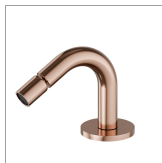

BLINK

70826.58.061

Bec bidet - finition PVD Copper Bronze

Sans évacuation

PVD Copper Bronze

CARACTÉRISTIQUES

Matériau	Laiton
Technologie	Save Water
Installation	À poser
Vidage	Sans vidage

DESSIN TECHNIQUE

BLINK

70826.58.061

Bec bidet - finition PVD Copper Bronze

FINITIONS DISPONIBLES

 **58.061**
PVD Copper Bronze

 **01.014**
finition Matt White

 **01.093**
finition Matt Black

 **21.018**
finition Chrome

 **47.083**
finition Groove Bronze

 **58.063**
finition PVD Gun Metal

 **59.098**
finition PVD Brushed Pale Gold

 **61.020**
finition PVD Glossy Gold