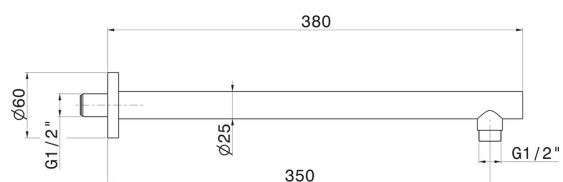

## 29390X.59.064

Bras ciel de pluie mural, en acier inox. L=350 mm - finition  
PVD Brushed Gun Metal

PVD Brushed Gun Metal

### DESSIN TECHNIQUE

---

**29390X.59.064**

Bras ciel de pluie mural, en acier inox. L=350 mm - finition PVD Brushed Gun Metal