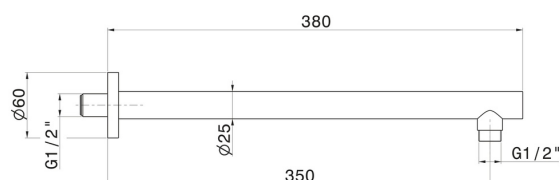

29390X.59.067

Bras ciel de pluie mural, en acier inox. L=350 mm - finition
PVD Brushed Copper Bronze

PVD Brushed Copper Bronze

CARACTÉRISTIQUES

Matériau	Acier inox
Installation	Murale

DESSIN TECHNIQUE

29390X.59.067

Bras ciel de pluie mural, en acier inox. L=350 mm - finition PVD Brushed Copper Bronze

FINITIONS DISPONIBLES

59.067

PVD Brushed Copper Bronze

50.050

finition Stainless Steel

59.064

finition PVD Brushed Gun Metal