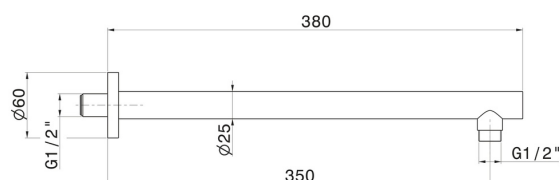

## 29390X.59.097

Bras ciel de pluie mural, en acier inox. L=350 mm - finition PVD Brushed Gold

PVD Brushed Gold

### DESSIN TECHNIQUE

---

**29390X.59.097**

Bras ciel de pluie mural, en acier inox. L=350 mm - finition PVD Brushed Gold