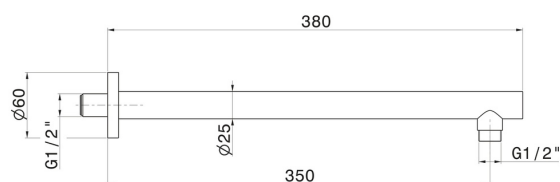

29390X.59.098

Bras ciel de pluie mural, en acier inox. L=350 mm - finition
PVD Brushed Pale Gold

PVD Brushed Pale Gold

CARACTÉRISTIQUES

Matériau	Acier inox
Installation	Murale

DESSIN TECHNIQUE

29390X.59.098

Bras ciel de pluie mural, en acier inox. L=350 mm - finition PVD Brushed Pale Gold

FINITIONS DISPONIBLES

59.098

PVD Brushed Pale Gold

50.050

finition Stainless Steel

59.064

finition PVD Brushed Gun Metal