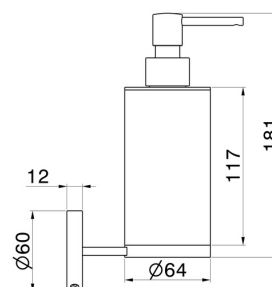

ACCESSOIRES X-STEEL

73209X.59.098

Distributeur de savon mural - finition PVD Brushed Pale Gold

PVD Brushed Pale Gold

CARACTÉRISTIQUES

Installation

Murale

DESSIN TECHNIQUE

ACCESSOIRES X-STEEL

73209X.59.098

Distributeur de savon mural - finition PVD Brushed Pale Gold

FINITIONS DISPONIBLES

 **59.098**
PVD Brushed Pale Gold

 **50.050**
finition Stainless Steel

 **59.064**
finition PVD Brushed Gun Metal