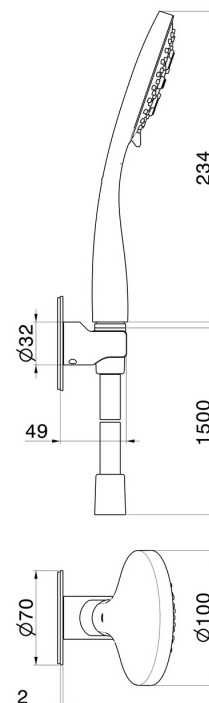

868.58.061

Ensemble de douche avec douchette en ABS 3 jets, flexible et support - finition PVD Copper Bronze

CARACTÉRISTIQUES

Matériau	ABS
Technologie	Save Water
Installation	Murale

DESSIN TECHNIQUE

868.58.061

21.018

finition Chrome

47.083

finition Groove Bronze

58.063

finition PVD Gun Metal

59.064

finition PVD Brushed Gun Metal

59.066

finition PVD Brushed steel

59.067

finition PVD Brushed Copper Bronze

59.097

finition PVD Brushed Gold

59.098

finition PVD Brushed Pale Gold