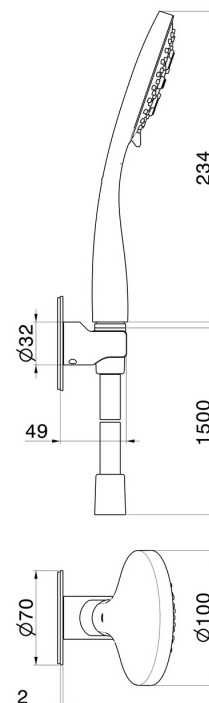

868.59.097

Ensemble de douche avec douchette en ABS 3 jets, flexible et support - finition PVD Brushed Gold

CARACTÉRISTIQUES

Matériau	ABS
Technologie	Save Water
Installation	Murale

DESSIN TECHNIQUE

868.59.097

21.018

finition Chrome

47.083

finition Groove Bronze

58.061

finition PVD Copper Bronze

58.063

finition PVD Gun Metal

59.064

finition PVD Brushed Gun Metal

59.066

finition PVD Brushed steel

59.067

finition PVD Brushed Copper Bronze

59.098

finition PVD Brushed Pale Gold