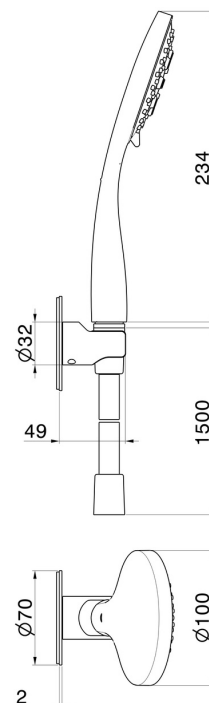

868.M0.075

Ensemble de douche avec douchette en ABS 3 jets, flexible et support - finition Copper Glossy

CARACTÉRISTIQUES

Matériau	ABS
Technologie	Save Water
Installation	Murale

DESSIN TECHNIQUE

868.M0.075

21.018

finition Chrome

47.083

finition Groove Bronze

58.061

finition PVD Copper Bronze

58.063

finition PVD Gun Metal

59.064

finition PVD Brushed Gun Metal

59.066

finition PVD Brushed steel

59.067

finition PVD Brushed Copper Bronze

59.097

finition PVD Brushed Gold

59.098

finition PVD Brushed Pale Gold

 **61.020**
finition PVD Glossy Gold

 **M0.070**
finition Titanium Satin

 **M0.071**
finition Gold Satin

 **M0.072**
finition Copper Satin

 **M0.077**
finition Carbon Satin