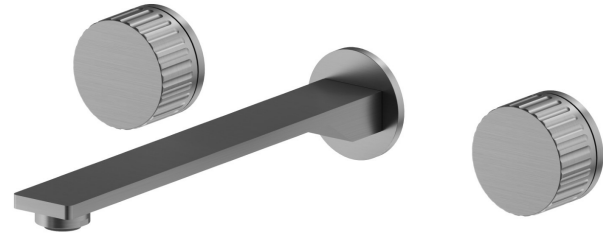

# STEEL LINE

## 74222ex.59.064

Mélangeur mural, 3 trous - finition PVD Brushed Gun Metal

Façade murale. Sans vidage.

PVD Brushed Gun Metal

### DESSIN TECHNIQUE

**STEEL LINE**

**74222ex.59.064**

Mélangeur mural, 3 trous - finition PVD Brushed Gun Metal

**FINITIONS DISPONIBLES**

---

**59.064**

PVD Brushed Gun Metal

**50.050**

finition Stainless Steel

**59.067**

finition PVD Brushed Copper Bronze

**59.098**

finition PVD Brushed Pale Gold