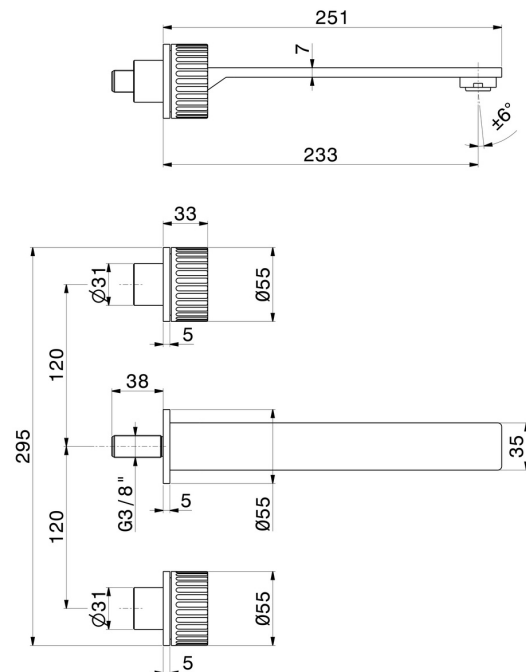

## 74222ex.59.064

Mélangeur mural, 3 trous - finition PVD Brushed Gun Metal

Façade murale. Sans vidage.

PVD Brushed Gun Metal

### DESSIN TECHNIQUE

**STEEL LINE**

**74222ex.59.064**

Mélangeur mural, 3 trous - finition PVD Brushed Gun Metal

**FINITIONS DISPONIBLES**

---

**59.064**

PVD Brushed Gun Metal