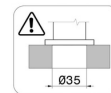

DESSIN TECHNIQUE