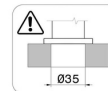

DESSIN TECHNIQUE