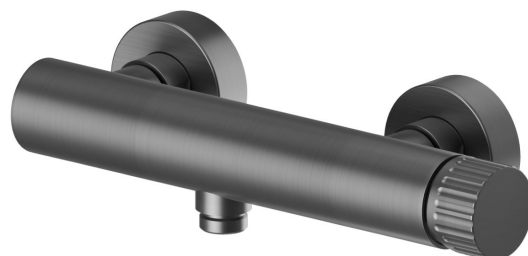

STEEL LINE

74255x.59.064

Mitigeur de douche mural en acier inox 304 - finition PVD
Brushed Gun Metal

PVD Brushed Gun Metal

CARACTÉRISTIQUES

Matériau

Acier inox

Installation

Murale

Type de commande

Monocommande

DESSIN TECHNIQUE

STEEL LINE

74255x.59.064

Mitigeur de douche mural en acier inox 304 - finition PVD Brushed Gun Metal

FINITIONS DISPONIBLES

59.064

PVD Brushed Gun Metal

50.050

finition Stainless Steel

59.067

finition PVD Brushed Copper Bronze

59.098

finition PVD Brushed Pale Gold