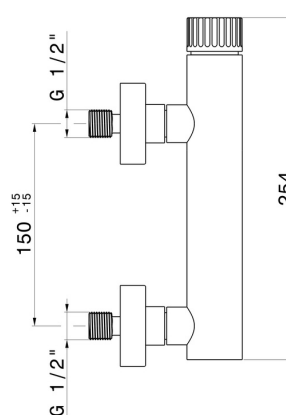

STEEL LINE

74255x.59.098

Mitigeur de douche mural en acier inox 304 - finition PVD
Brushed Pale Gold

PVD Brushed Pale Gold

CARACTÉRISTIQUES

Matériau

Acier inox

Installation

Murale

Type de commande

Monocommande

DESSIN TECHNIQUE

STEEL LINE

74255x.59.098

Mitigeur de douche mural en acier inox 304 - finition PVD Brushed Pale Gold

FINITIONS DISPONIBLES

59.098

PVD Brushed Pale Gold

50.050

finition Stainless Steel

59.064

finition PVD Brushed Gun Metal

59.067

finition PVD Brushed Copper Bronze