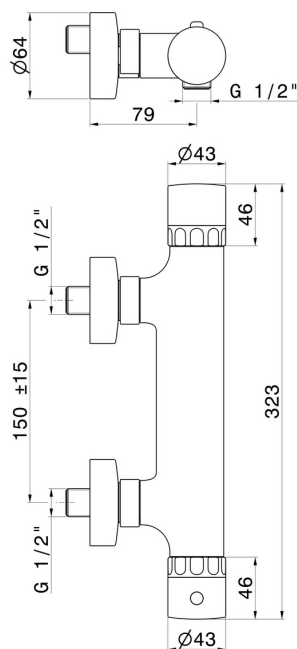

# IONIKA SUPREME

**72955.59.064**

Mitigeur de douche thermostatique mural - finition PVD  
Brushed Gun Metal

PVD Brushed Gun Metal

## DESSIN TECHNIQUE