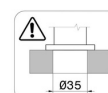

DESSIN TECHNIQUE